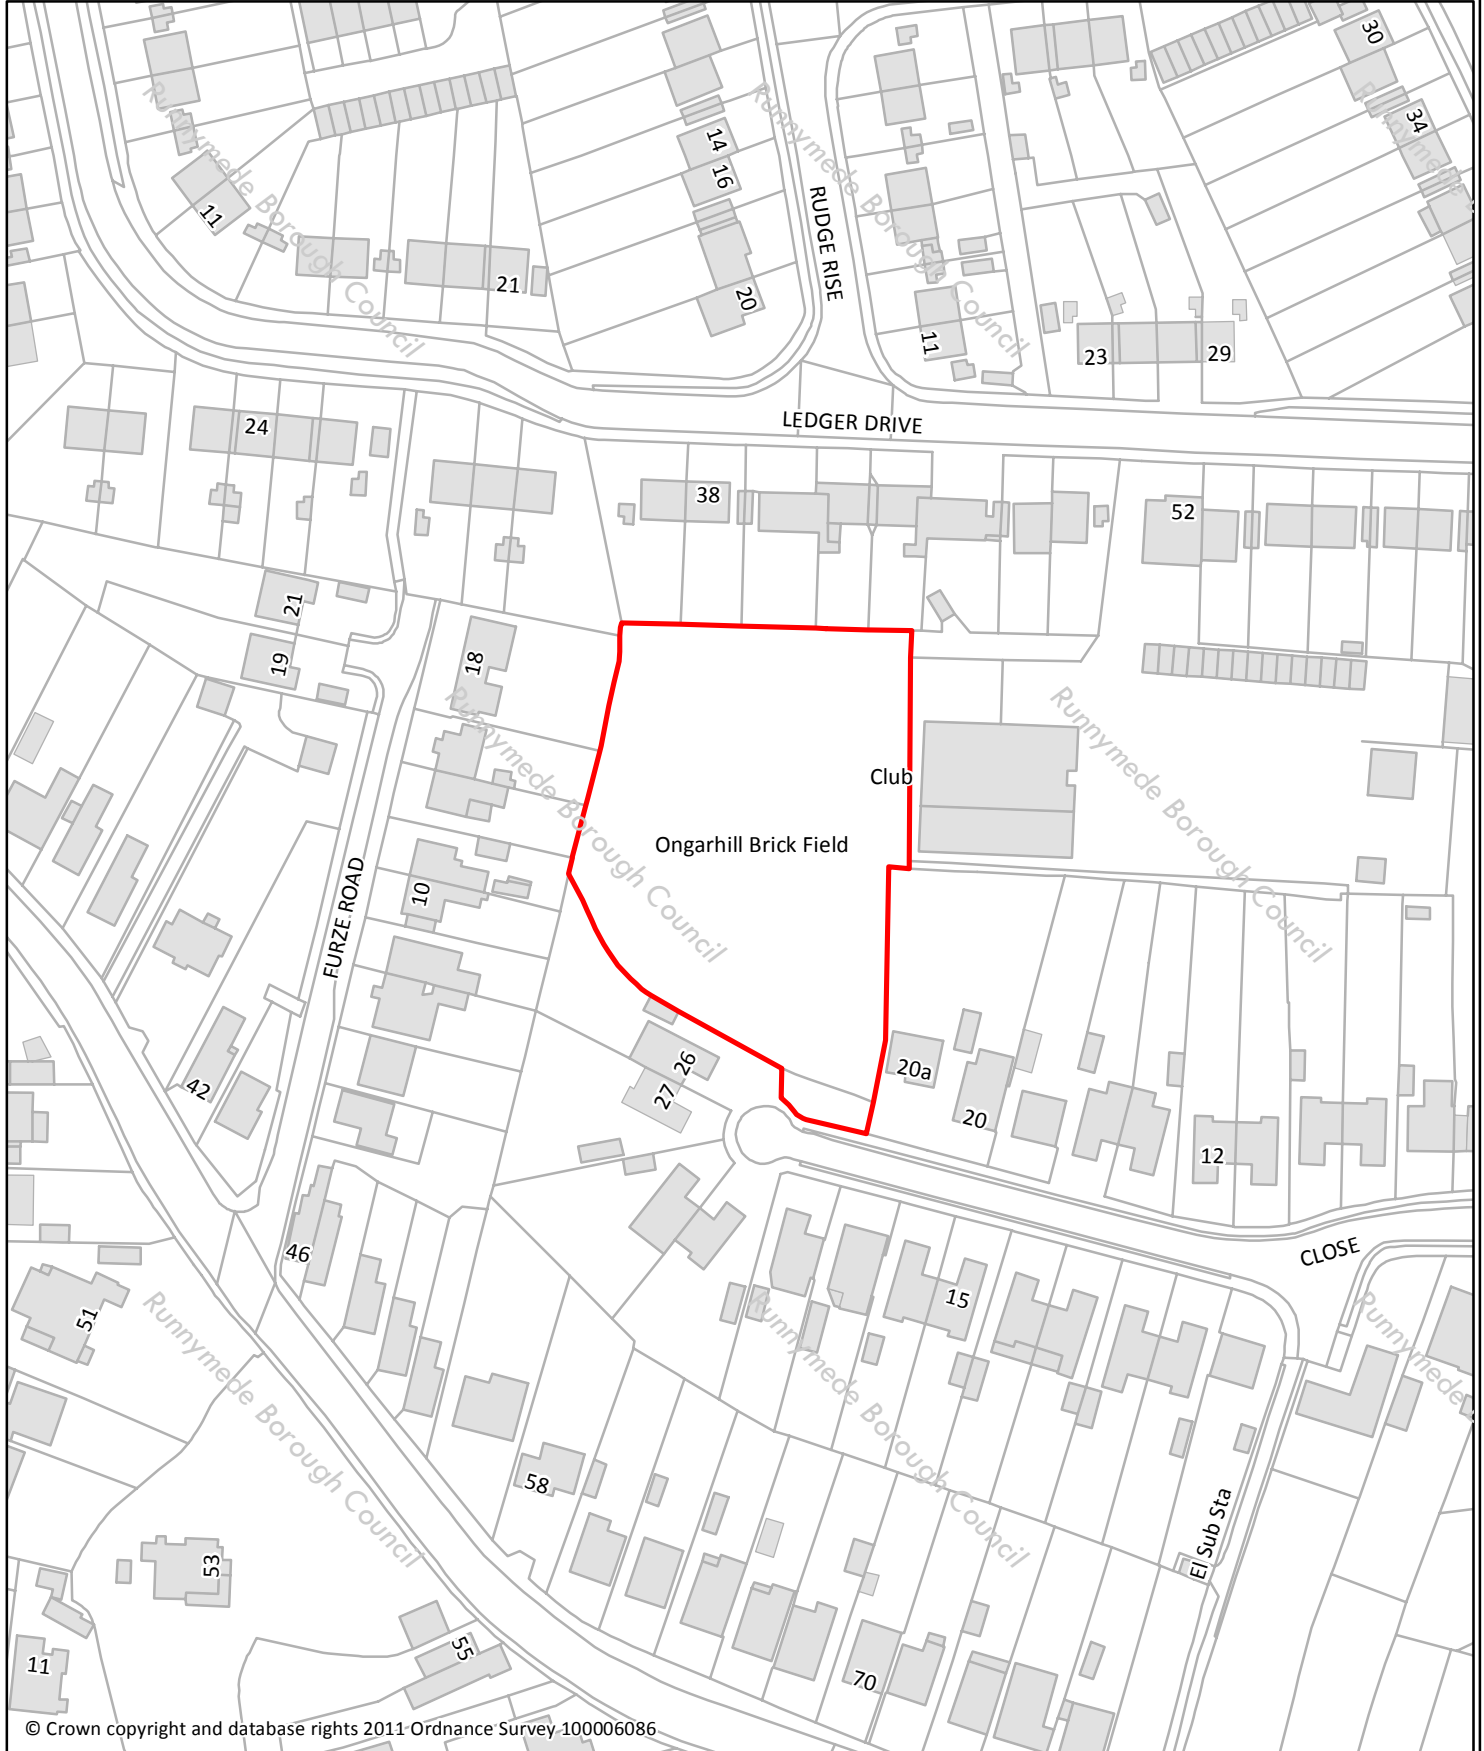

LOCATION PLAN

Land at Marley Close, Hare Hill, Addlestone

Date: 30/12/2011

© Crown copyright and database rights 2011 Ordnance Survey 100006086

Scale: 1:1,250

Area: 0.87 acres (0.35 hectares)